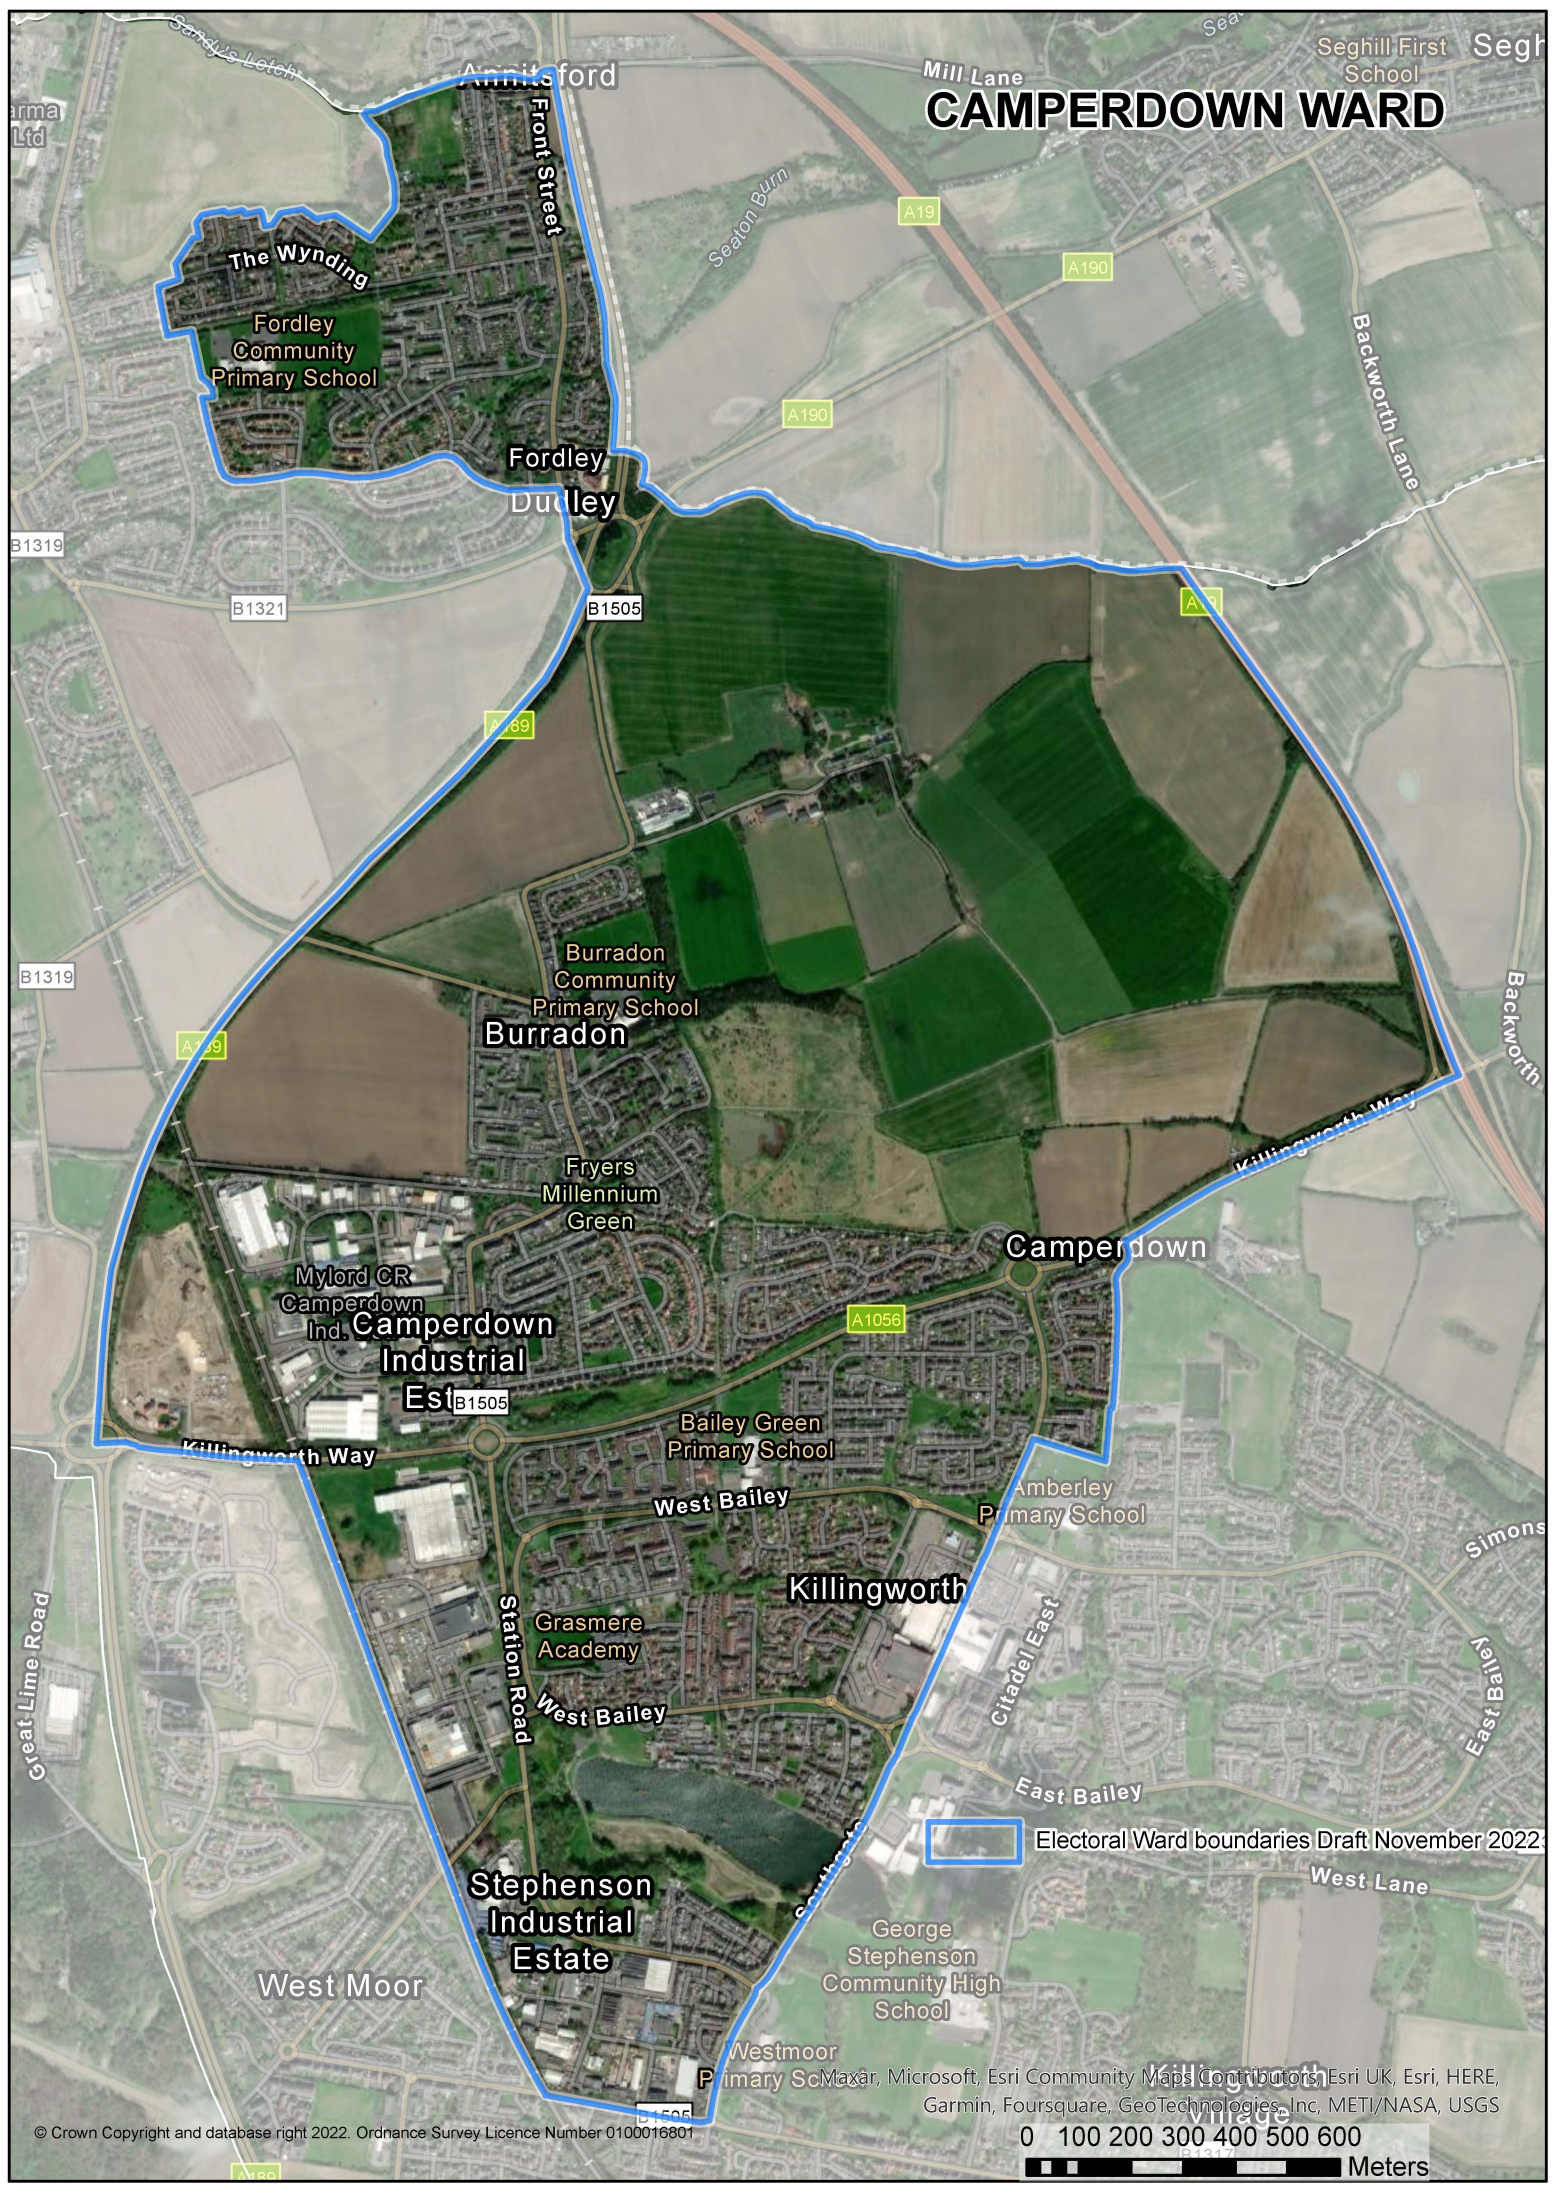

# CAMPERDOWN WARD

Electoral Ward boundaries Draft November 2022

0 100 200 300 400 500 600 Meters